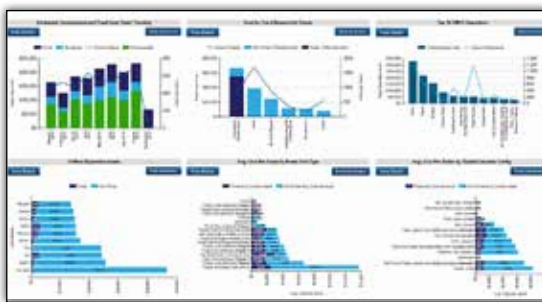

*Schedule, monitor and manage every aspect of truck maintenance through a single web portal — seamlessly via any device, anywhere, anytime.*

*Collaborate with your Kenworth service team, review and approve estimates and obtain status reports — real-time.*

*Optimize uptime like never before by expediting the process of truck diagnostics and repair.*

*Obtain real-time visibility — and accountability — throughout the entire service event management process via an easy-to-use web-based dashboard that helps streamline decision making every step of the way. For every truck in your fleet undergoing maintenance, regardless of location.*

*Real-time analytics enable you to more efficiently manage preventive maintenance, breakdowns and repairs. Track service events by make, model and engine as well as specific case attributes, such as stage, status, service location, estimated value, asset type, event status and more.*

*Real-time decision support tools turn raw data into actionable intelligence. Proactively identifying potential trouble spots and give them the attention they need to reduce downtime, maintenance costs and service interruptions.*